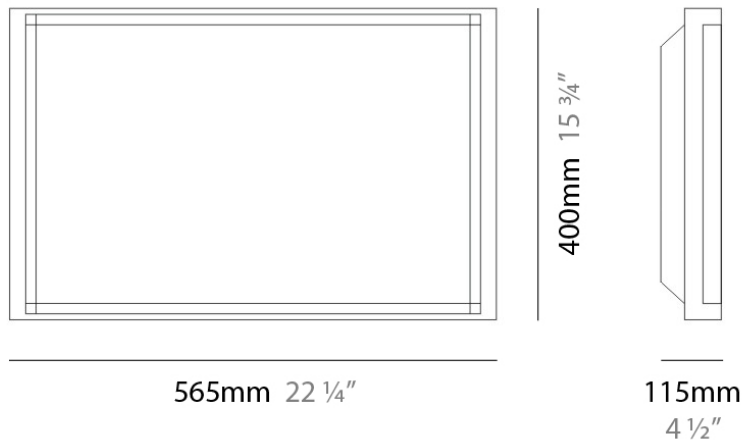

VISION SURFACE

D12002

GENERAL

Series: Vision

Division: Design

Mounting Type: Surface

Mounting Location: Ceiling

PHYSICAL

Length (mm): 565

Length (in): 22 1/4

Width (mm): 400

Width (in): 15 3/4

Height (mm): 115

Height (in): 4 1/2

Extension (mm): 114

Extension (in): 4 1/2

Light Distribution: Omnidirectional

Weight (kg): 8.108

Weight (lbs): 17.86

Diffuser: Satin White Screen Printed Glass

Fixture Finish: Chrome

Fixture Material: Aluminum

ELECTRICAL

Number of Lamps: 1

Lamp Type: LED Retrofit

Bulb Included: Bulb Not Included

Total Output Wattage (W): 20 / 150

Max. Wattage Per Lamp (W): 20 / 150

Lamp Base: RSC

Input Voltage (V): 120

LED

OPTICAL

RATINGS AND CERTIFICATIONS

Certified By: CSA Certified to UL and CSA Standards

IP rating: IP20