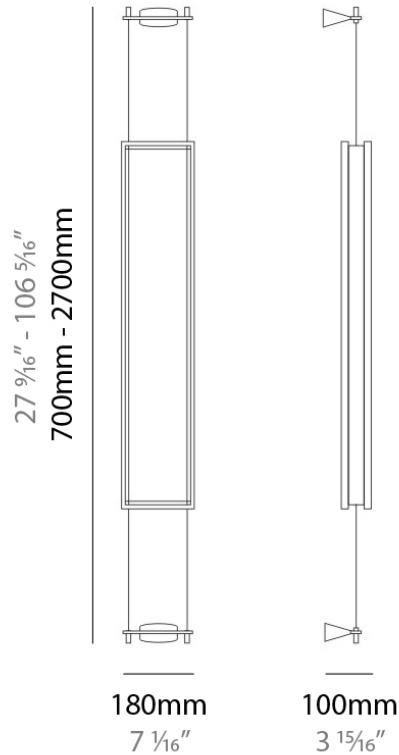

D13005

PROJECT	
TYPE	
NOTES	
QUANTITY	
DATE	

GENERAL

Series: Vision
Division: Design
Mounting Type: Surface
Mounting Location: Wall
Subcategory: Ambient

PHYSICAL

Shape: Rectangle
Length (mm): 180
Length (in): 7 1/16
Height (mm): 700 - 2700
Height (in): 27 9/16
Max. Overall Height (mm): 2699
Max. Overall Height (in): 106 1/4
Extension (mm): 102
Extension (in): 4
Light Distribution: Omnidirectional
Weight (kg): 6.54
Weight (lbs): 14.4
Diffuser: Satin White Screen Printed Glass
Fixture Finish: Chrome
Fixture Material: Metal

ELECTRICAL

Number of Lamps: 2
Lamp Type: LED Retrofit / Halogen
Lamp Shape: T10
Bulb Included: Bulb Not Included
Total Output Wattage (W): 36 / 200
Max. Wattage Per Lamp (W): 18 / 100
Lamp Base: E26
Input Voltage (V): 120

LED

OPTICAL

RATINGS AND CERTIFICATIONS

Certified By: CSA Certified to UL and CSA Standards
IP rating: IP20